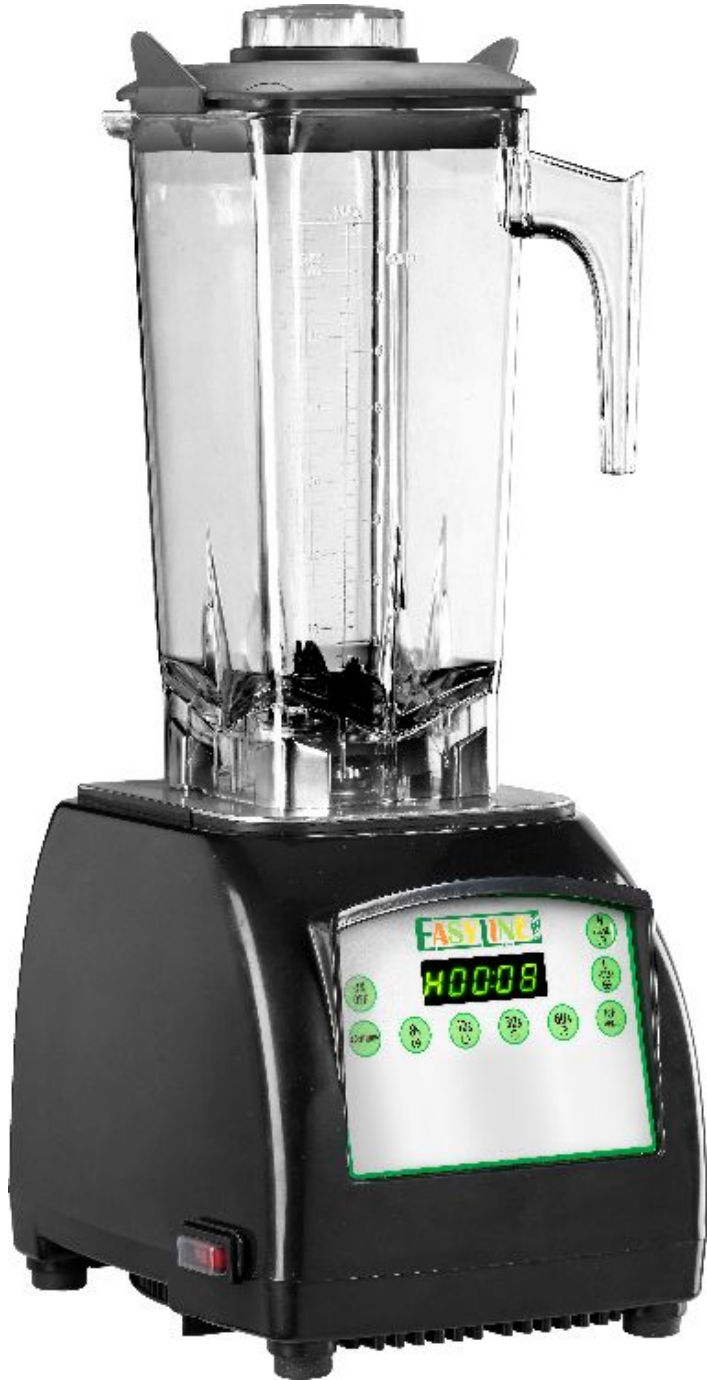

MIXERS BL020

SKU: BL020

ADDITIONAL INFORMATION

Power (Kw)	<u>1.5</u>
Power supply	<u>220-240V/1N/50-60Hz</u>
Speed (rpm)	<u>28000</u>
Glass Capacity - (L)	<u>2 L</u>
Machine dimensions (mm)	<u>200 x 260 x 520(h) mm</u>
Net weight (Kg)	<u>5</u>
Gross weight (Kg)	<u>6</u>
Packaging dimensions (mm)	<u>330 x 260 x 530(h) mm</u>
Packaging volume (m3)	<u>0.045</u>

Smoothie makers - 2 L clear Lexan cup - cap on the lid to add ingredients

during use - 4-blade stainless steel knife - safety microswitch on the cup.
BL020: Plastic casing - two-speed motor - 4 stored programs (8-12-30-60") -
slow and fast "pulse" button - ice crusher button.